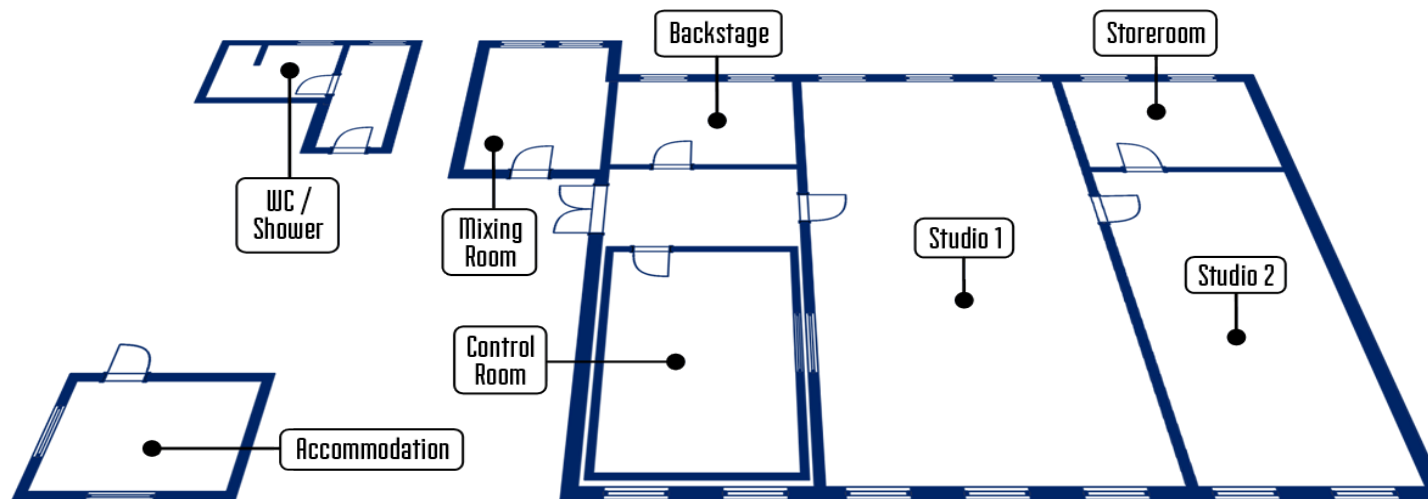

OFF THE ROAD STUDIOS

STUDIO 1

- _ 90m² rec room, 4m high, light-flooded
- _ fireplace, XXL-bookshelf + wooden floor
- _ optimized distinctive room acoustics
- _ flexible absorbers on the ceiling + floor
- _ 40m² acoustic curtain, div. diffusers

STUDIO 2

- _ 50m² rec room, lower ceiling
- _ optimized dry acoustics
- _ esp. suitable for seperated live recording, vocal- and amp rec
- _ also bookable for rehearsals

BACKSTAGE

- _ cosy 20m² kitchen/chillout
- _ 4m high, light-flooded
- _ with couches, fridge, coffee machine, cooking plates, microwave, cutlery, pots etc.