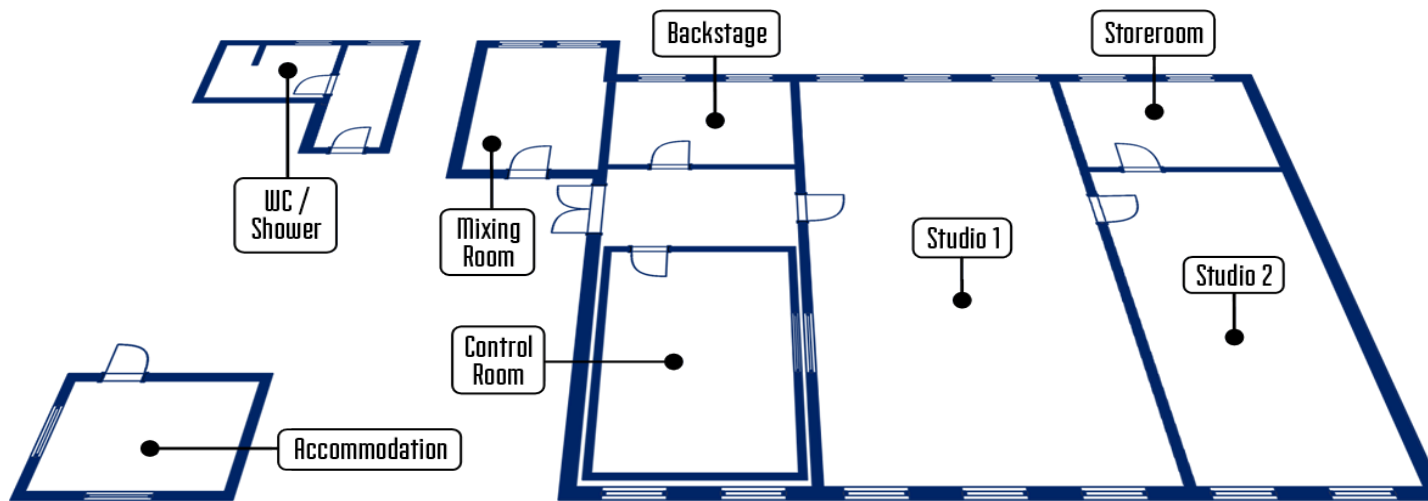

OFF THE ROAD STUDIOS

STUDIO 1

- _ 90m² rec room, 4m high, light-flooded
- _ fireplace, XXL-bookshelf + wooden floor
- _ optimized distinctive room acoustics
- _ flexible absorbers on the ceiling + floor
- _ 40m² acoustic curtain, div. diffusers

STUDIO 2

- _ 50m² rec room, lower ceiling
- _ optimized dry acoustics
- _ esp. suitable for seperated live recording, vocal- and amp rec
- _ also bookable for rehearsals

BACKSTAGE

- _ cosy 20m² kitchen/chillout
- _ 4m high, light-flooded
- _ with couches, fridge, coffee machine, cooking plates, microwave, cutlery, pots etc.